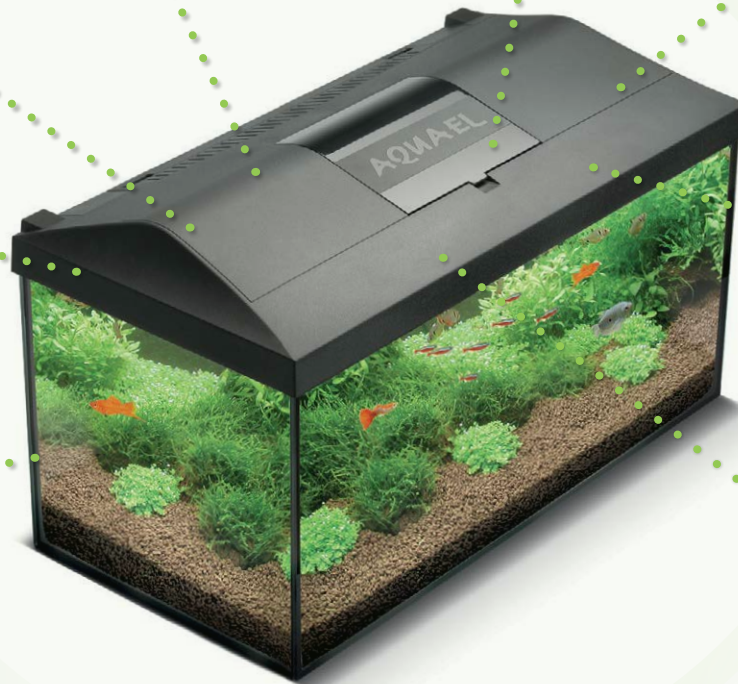

## LEDDY SET

the aquarium set of the future

A modern durable lid

The Smart Open system  
facilitates access for maintenance

A big flap door  
for fish feeding

A drain system to channel condensed water back into the tank

Openings in the back of the lid  
for easy connection of external devices

Easily replaceable lighting module

Precision-made durable aquarium

Modern LED lighting

The set includes:

A water tank

A lid with the Smart Open system

The Leddy Tube lighting module

The Leddy Tube lighting module

The ComfortZone automatic heater