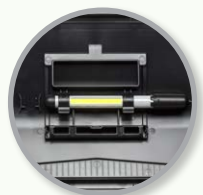

## LEDDY SET

the aquarium set of the future

A modern durable lid

The Smart Open system  
facilitates access for maintenance

A big flap door  
for fish feeding

A drain system to channel condensed water back into the tank

Openings in the back of the lid  
for easy connection of external devices

Easily replaceable lighting module

Precision-made durable aquarium

Modern LED lighting

The set includes:

A water tank

A lid with the Smart Open system