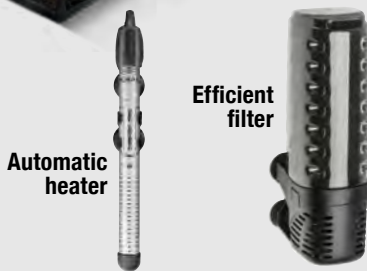

Automatic heater

DIMENSIONS
75x35x40 cm

Modern LED lighting