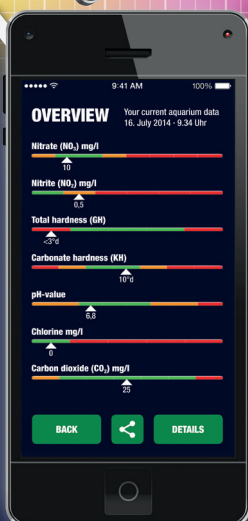

**VORSPRUNG
DURCH FORSCHUNG**
AHEAD THROUGH RESEARCH