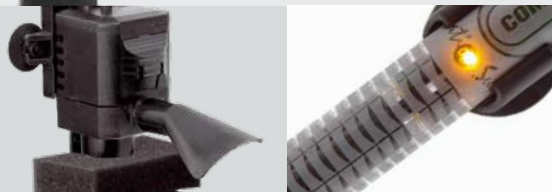

Efficient internal filter

Modern heater

SHRIMP SET SMART	10 black	10 white	20 black	20 white	30 black	30 white
Dimensions [cm]	20x20x25	20x20x25	25x25x30	25x25x30	29x29x35	29x29x35
Capacity [l]	10	19	30	10	19	30
Lighting	LED 6 W	LED 6 W	LED 6 W	LED 6 W	LED 6 W	LED 6 W
Filter	PAT MINI	PAT MINI	PAT MINI	PAT MINI	PAT MINI	PAT MINI
Product code	113224	113228	113225	113229	113226	113231
EAN	5905546191418	5905546191449	5905546191425	5905546191456	5905546191432	5905546191463

LED

10-30

CE