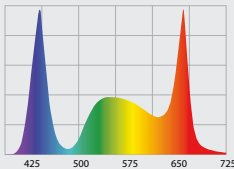

Energy-saving lighting

SHRIMP SET SMART	10 black	10 white	20 black	20 white	30 black	30 white
Dimensions [cm]	20x20x25	20x20x25	25x25x30	25x25x30	29x29x35	29x29x35
Capacity [l]	10	19	30	10	19	30
Lighting	LED 6 W	LED 6 W	LED 6 W	LED 6 W	LED 6 W	LED 6 W
Filter	PAT MINI	PAT MINI	PAT MINI	PAT MINI	PAT MINI	PAT MINI
Product code	113224	113228	113225	113229	113226	113231
EAN	5905546191418	5905546191449	5905546191425	5905546191456	5905546191432	5905546191463

LED

10-30

CE