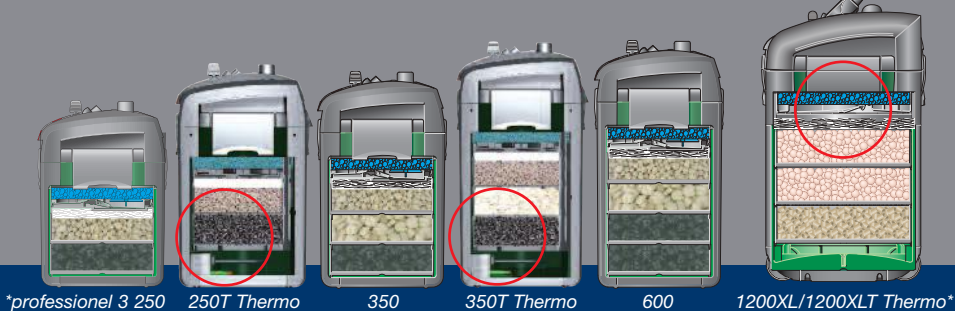

Technical data EHEIM professional 3 external canister filters

EHEIM professional 3	250 2071	250T Thermo 2171 Thermo	350 2073	350T Thermo 2173 Thermo	600 2075	1200XL 2080	1200XLT Thermo 2180 Thermo
	120-250	120-250	180-350	180-350	240-600	400-1200	400-1200
I/h	950	950	1050	1050	1250	1700	1700
+prefilter	3,0 + 0,5	3,0 + 0,5	4,5 + 0,5	4,5 + 0,5	6,0 + 0,5	12 + 1,5	12 + 1,5
Watt	12	12	16	16	16	25	25
Watt THERMO	-	210	-	210	-	-	500
Hmax m	1,5	1,5	1,8	1,8	1,8	2,6	2,6
dim. mm	358x238x244	398x238x244	398x238x244	453x238x244	453x238x244	567x330x330	567x330x330
	EHEIM+media	EHEIM+media	EHEIM+media	EHEIM+media	EHEIM+media	* recommended filter media set-up	

media+: complete with Original EHEIM filter media

Accessories included:

2 x suction hoses, 1 x spray bar, outlet pipe, EHEIM quality hose, set-up accessories, pre-filter drip-tray (1200XL)