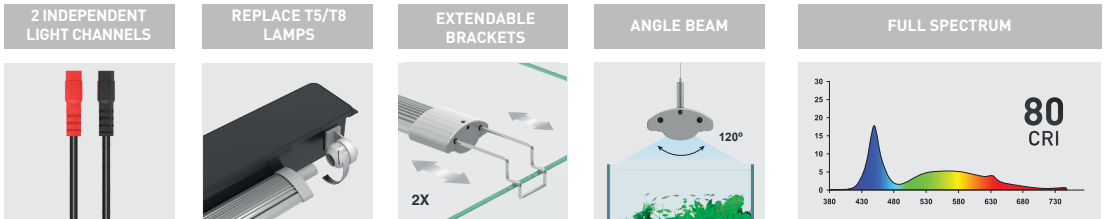

EASY LED UNIVERSAL 2.0

FRESHWATER

SECURE

ECONOMIC

ECOLOGIC

LOW CONSUMPTION

FOR ALL
AQUARIUM
BRANDS