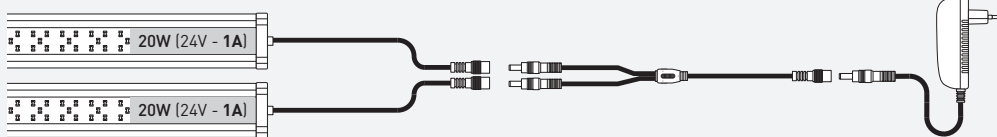

*Without EASY LED UNIVERSAL end caps

EASY LED UNIVERSAL 2.0

SPARE PARTS

EXTENSION CABLE | 10847

SPLITTER CABLE B/B | 11146

SPLITTER CABLE R/B | 12952

PLASTIC END CAPS | 10841

KIT STAINLESS STEEL CABLE | 10840

EXTENDABLE BRACKETS | 14036

PLASTIC END CAPS (1200/1450mm) | 10842

When using the SPLITTER CABLE, the adaptor must be appropriate.

INPUT = OUTPUT

Exemple:

ADAPTORS

Adaptor 1A	Adaptor 1,5A	Adaptor 2A	Adaptor 2,5A	Adaptor 3,75A	Adaptor 5A
24V	24V	24V	24V	24V	24V
EASY LED UNIVERSAL 438	EASY LED UNIVERSAL 590 EASY LED UNIVERSAL 1200*	EASY LED UNIVERSAL 742 EASY LED UNIVERSAL 895 EASY LED UNIVERSAL 1450*	EASY LED UNIVERSAL 1047	If a SPLITTER CABLE is used	If a SPLITTER CABLE is used
10024	10025	10026	10027	11158	11242