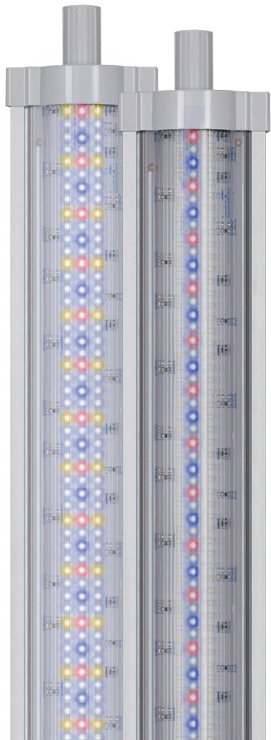

EASY LED UNIVERSAL 2.0

FRESHWATER

SECURE

ECONOMIC

ECOLOGIC

LOW CONSUMPTION

FOR ALL
AQUARIUM
BRANDS