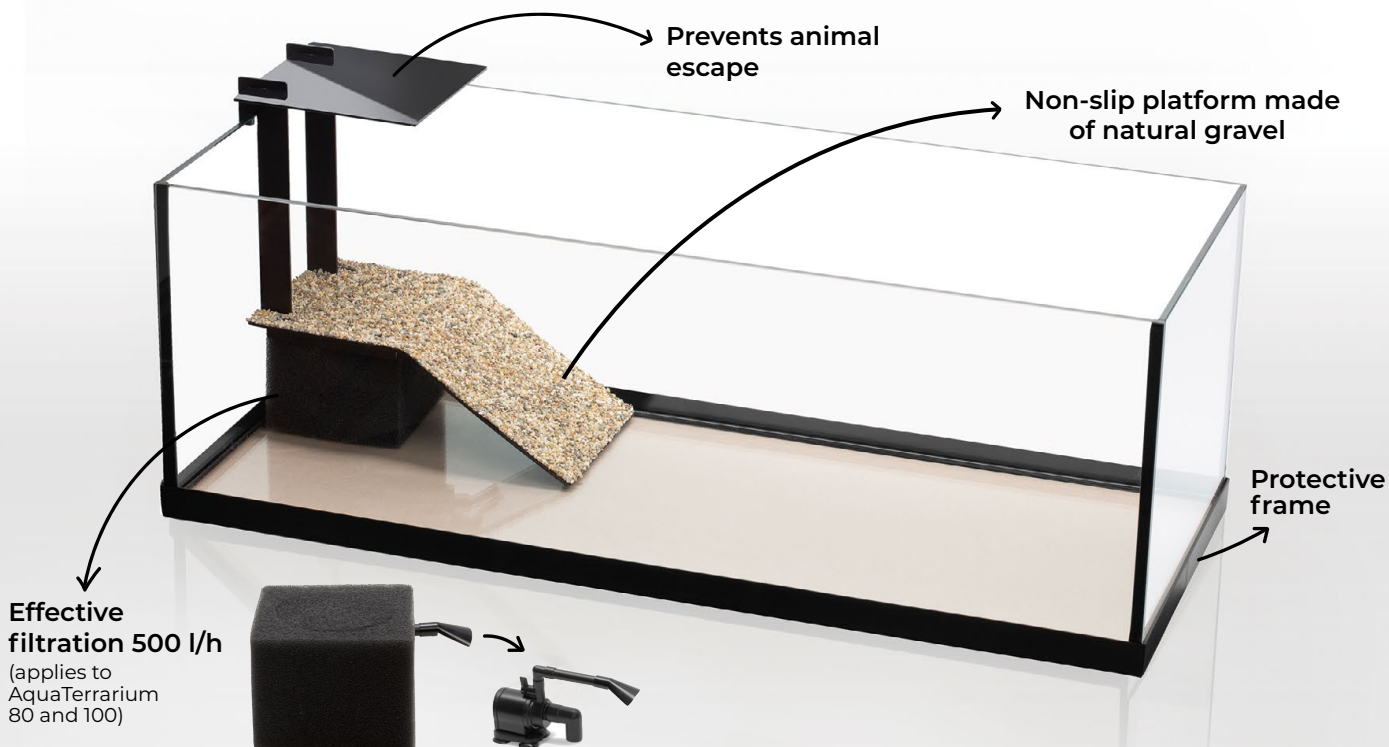

AQUAEL

AQUATERRARIUM

HOME IS
WHERE OUR STORY BEGINS

AQUATERRARIUM

The first product in AQUAEL range designed for aquatic-land animals, including turtles and crabs. We have equipped it with all **necessary accessories** to meet the essential requirements of these lovable creatures. **Its modern design and look** make the AquaTerrarium an interesting decorative element for any room.

3 sizes
60, 80, 100 (cm)

AquaTerrarium	60	80	100
Length [cm]	60	80	100
Width [cm]	30	35	40
Height [cm]	20.5	30.5	35.5
Filter	No	Yes	Yes
Capacity (l/h)	-	500	500
Index	123968	123969	123970
Pallet quantity (pcs)	24	15	8

RECOMMENDED ACCESSORIES

- 1 Opti Set, UltraScape, Simple cabinets
- 2 Ultra Heater
- 3 Thermometer Link
- 4 Leddy Smart D&N, Leddy Slim lighting
- 5 Socket Link Duo controller
- 6 Aqua Decoris substrate